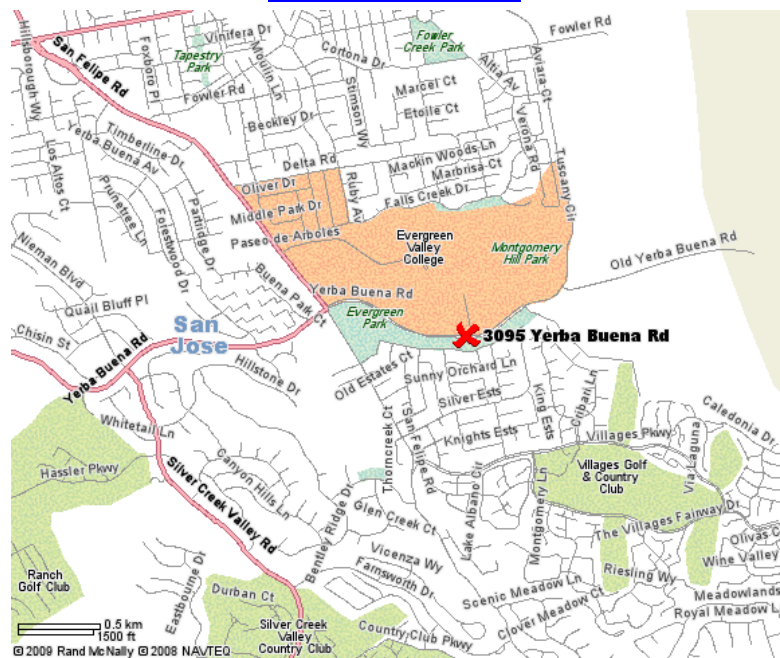

**FROM: THE WEST (BAY)**

Take US 101 SOUTH toward Los Angeles  
 Take the CAPITOL EXPWY/YERBA BUENA RD EXIT  
 Take the YERBA BUENA RD RAMP (stay left)  
 Turn LEFT onto YERBA BUENA RD  
 Stay on Yerba Buena Rd until you come to  
 Evergreen Valley College (heading EAST)

**FROM: THE SOUTH BAY**

Take US 101 NORTH toward San Francisco  
 Take the CAPITOL EXPWY/YERBA BUENA RD EXIT  
 Take the YERBA BUENA RD RAMP (stay right)  
 Turn RIGHT onto YERBA BUENA RD  
 Stay on Yerba Buena Rd until you come to  
 Evergreen Valley College (heading EAST)

**FROM ALL DIRECTIONS END AT:**

**EVC, 3095 Yerba Buena Road**  
**Make 2nd LEFT into the STUDENT PARKING LOT**

**Park and Follow the Signs to AIHC:**  
**Gullo 1, Gullo 2 & Gullo 2 lawn area**

**HIGHWAY VIEW**

**STREET VIEW**

For more information on directions go to:

[www.mapquest.com](http://www.mapquest.com) or to the AIHC website at [www.americanindianheritage.org](http://www.americanindianheritage.org)